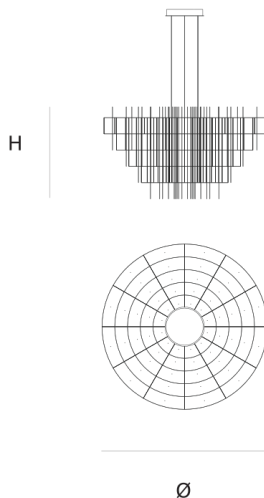

Product data sheet

Date: June 14th 2023

ABOUT **SPY CHANDELIER** by Jan Pauwels

The luxurious atmosphere of the past in a new configuration. Symmetrical circles in a conical shape. The circuit boards have leds on both sides. 2/3 of the light goes down and 1/3 goes up.

DIMENSIONS

Ø 140.4 **55.3 inch**
cm
H 85 cm **33.5 inch**

CANOPY

Ø 35.5 cm **13.9 inch**
H 6.5 cm **2.6 inch**

CABLELENGTH

Up to 200 cm **78 inch**

LIGHTSOURCE

288 x led 12V/0,6W,
2800K, 8640LM

INCLUDED

Yes

 8  100  150x150x80cm

FINISH

Nickel 
Brass 
Blackbrass 

TYPE.NR

TYPE Chandelier

STANDARD